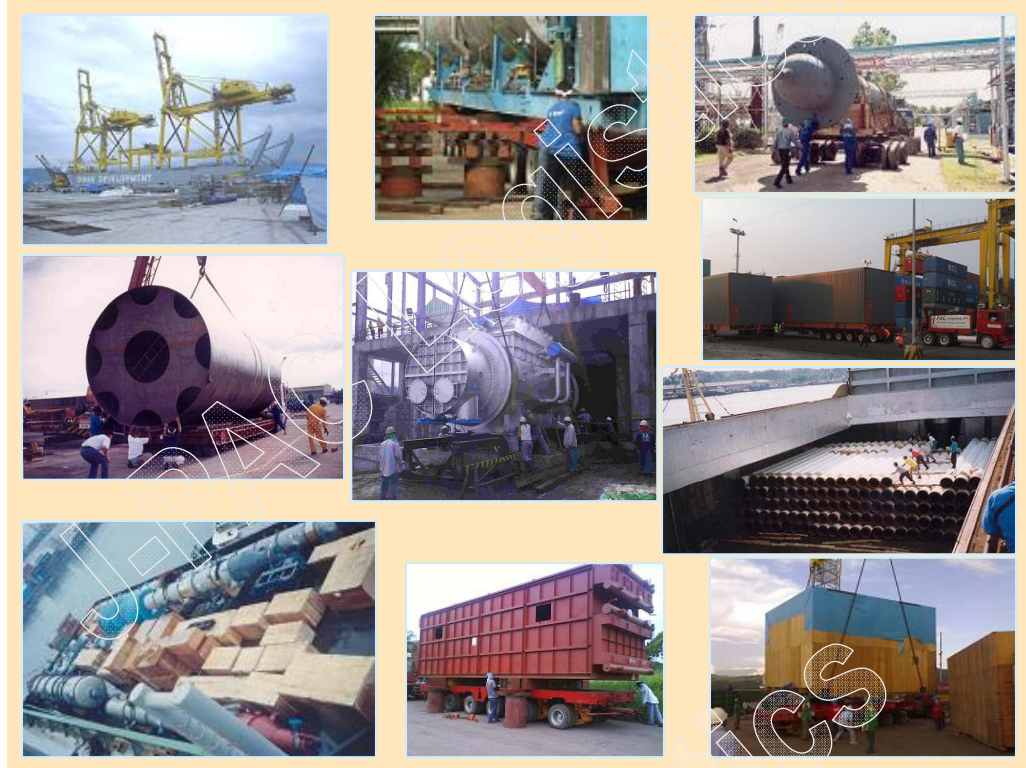

Trunkline: (632) 886-3692

Email: customer@jpac.ph

Branches: Cebu; Clark Freeport Zone

Founding member of:

The **Projects** Specialist

- ⚙ **Advanced Planning and Feasibility Studies**
- ⚙ **Heavy Lift and Out-of-Gauge Deliveries**
- ⚙ **Vessel Charters**
- ⚙ **Complete Project Management**